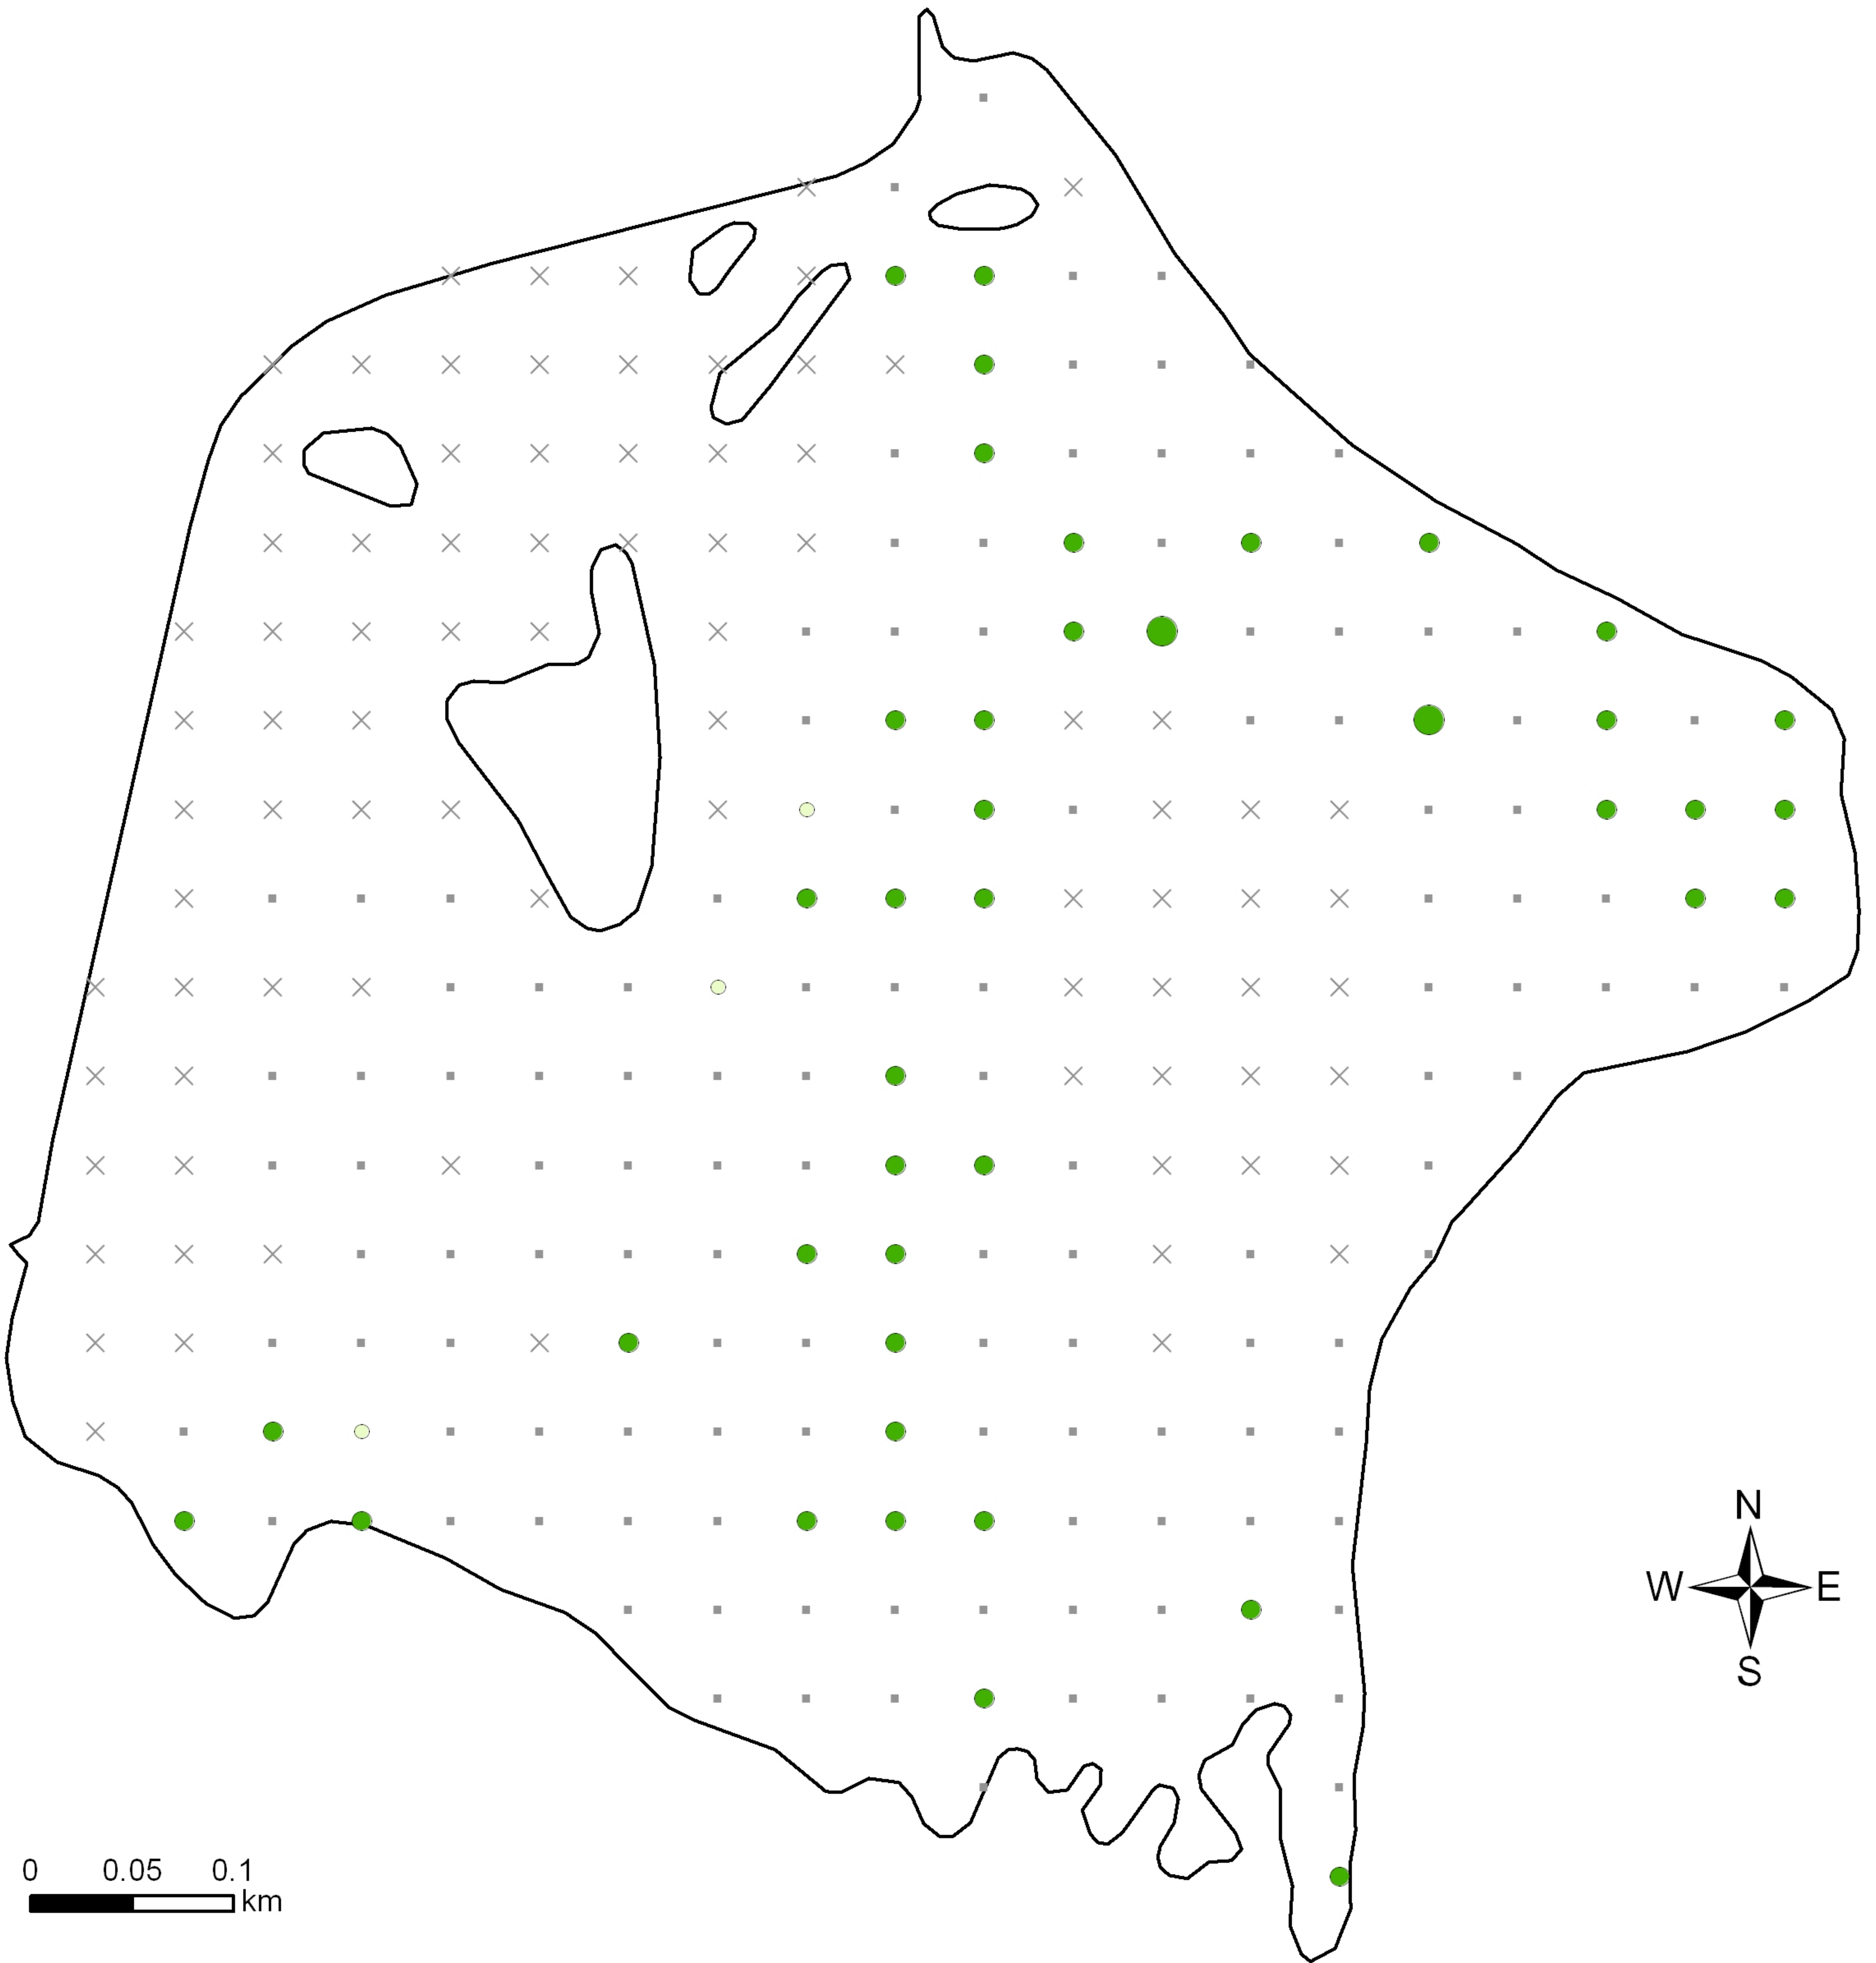

# School Section Lake - Waukesha County

## July 6-7, 2011

Illustration of Rake Fullness Rating

Curly Leaf Pondweed Rake Fullness Rating

- Visual
- 1
- 2
- 3

- × Not Sampled
- NO CLP

<http://dnr.wi.gov>